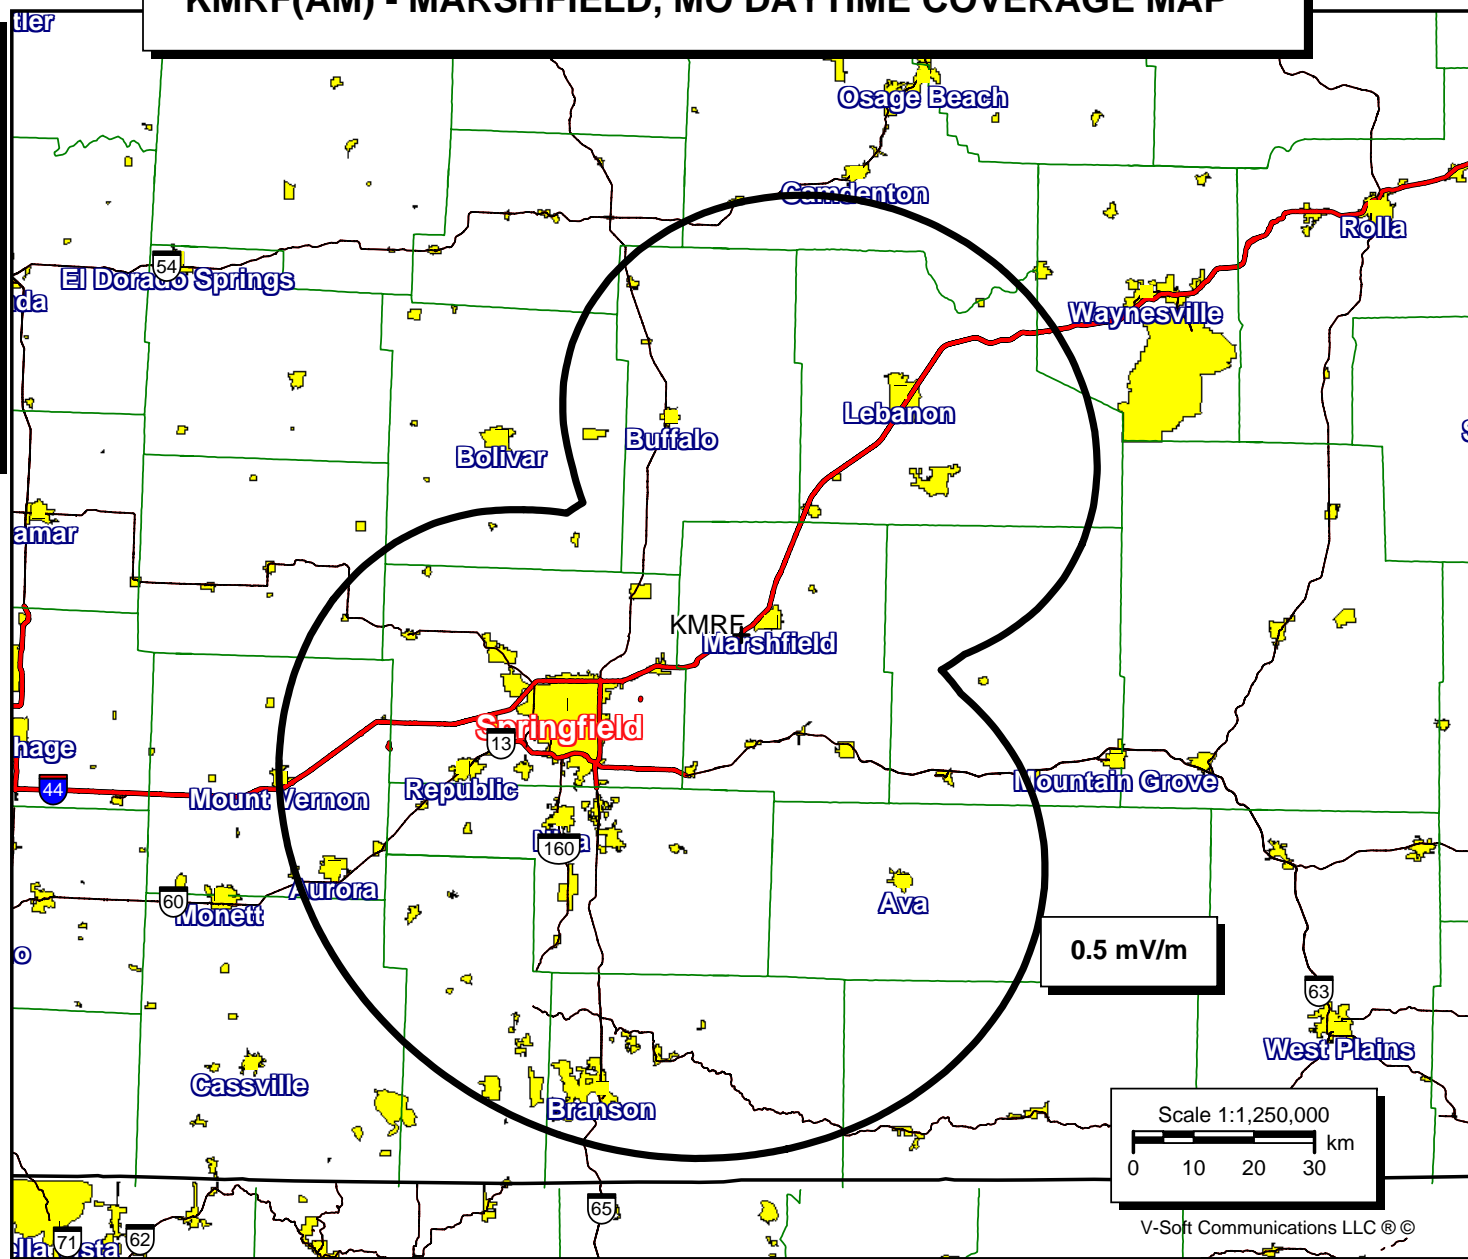

KMRF(AM) - MARSHFIELD, MO DAYTIME COVERAGE MAP

KMRF
Marshfield, MO
Freq: 1510 kHz
Class: D
Latitude: 37-19-09 N
Longitude: 092-57-43 W
Power: 5 kW
RMS: 752.91 mV/m @ 1km
Towers: 2
Augs: 0

2000 Census Population:

0.5 mV/m = 486,464 Persons

Scale 1:1,250,000
0 10 20 30 km

V-Soft Communications LLC ©