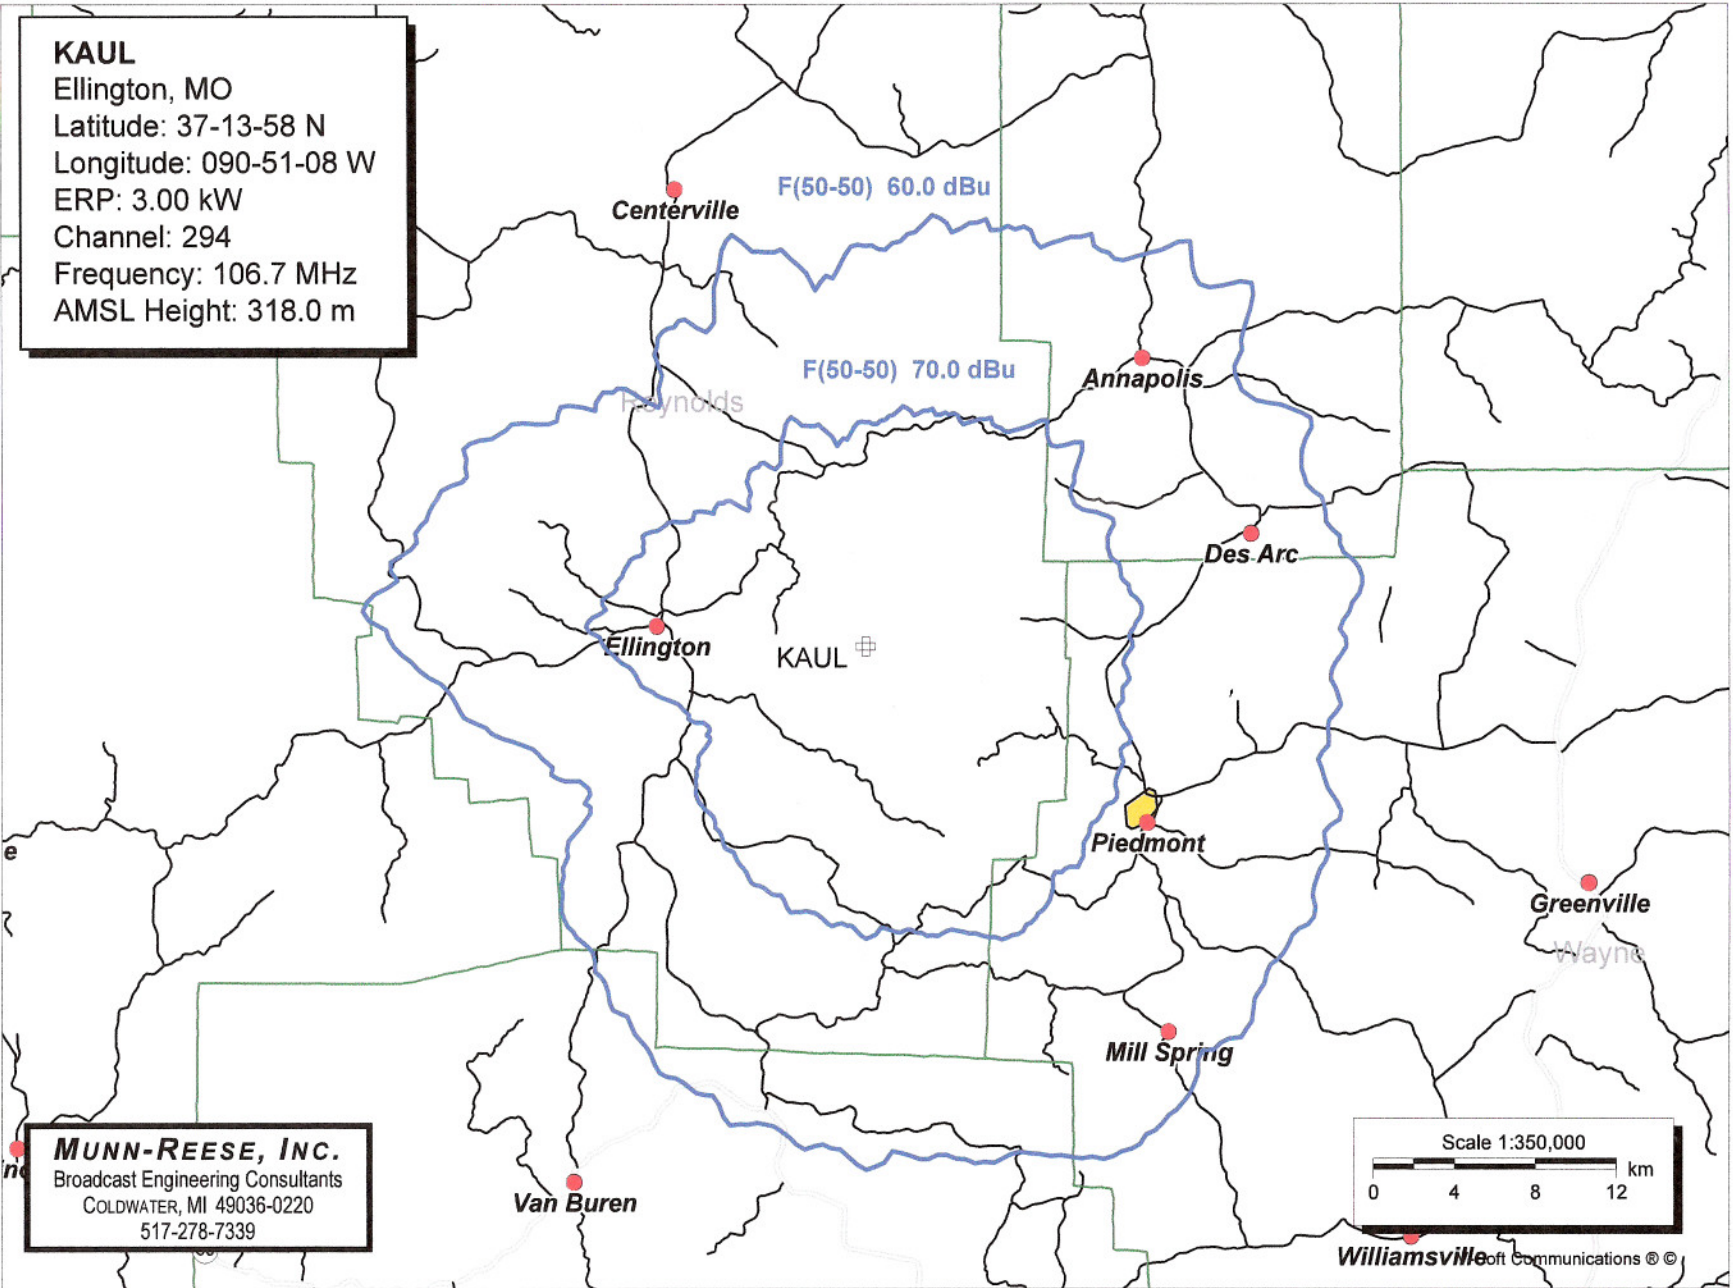

KAUL

Ellington, MO

Latitude: 37-13-58 N

Longitude: 090-51-08 W

ERP: 3.00 kW

Channel: 294

Frequency: 106.7 MHz

AMSL Height: 318.0 m