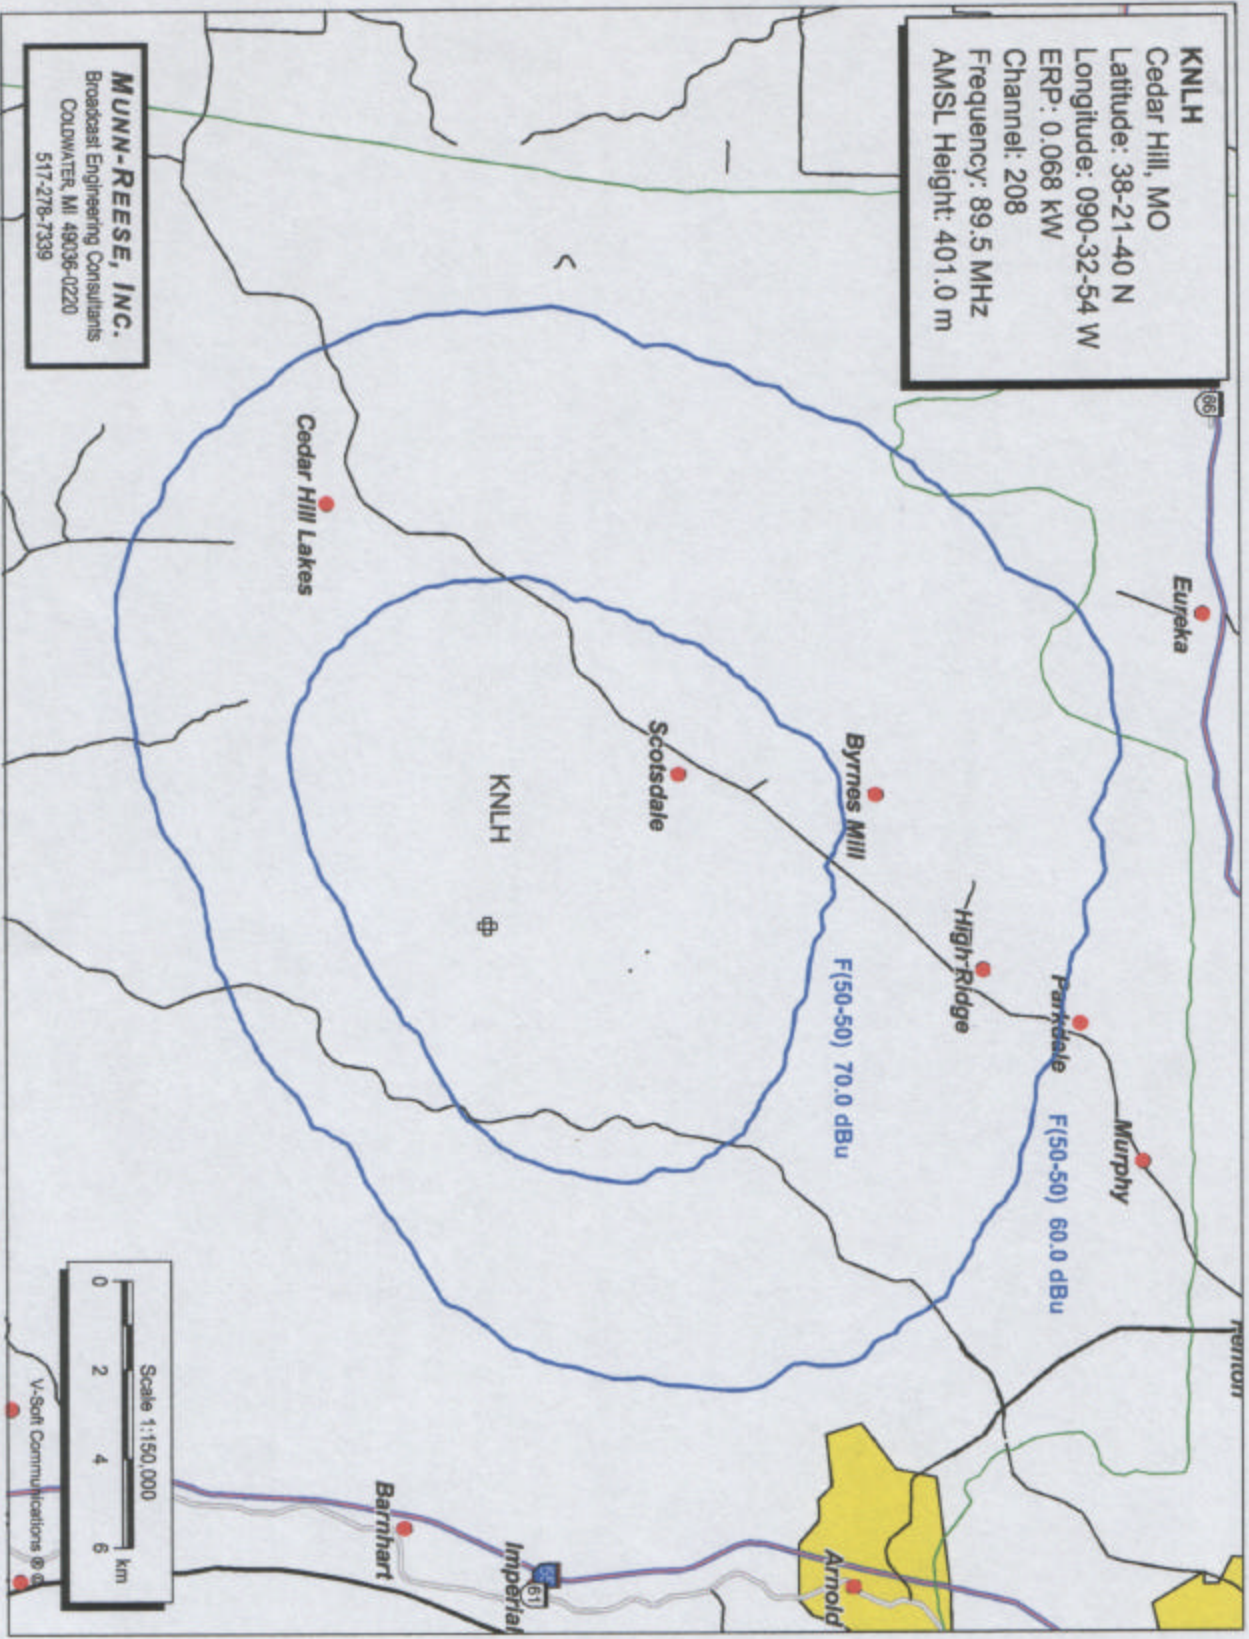

KNLH
 Cedar Hill, MO
 Latitude: 38-21-40 N
 Longitude: 090-32-54 W
 ERP: 0.068 kW
 Channel: 208
 Frequency: 89.5 MHz
 AMSL Height: 401.0 m

MUNN-REESE, INC.
 Broadcast Engineering Consultants
 COLUMBIANA, MI 49036-0220
 517-278-7339

Scale 1:150,000
 0 2 4 6 km
 V-Soft Communications