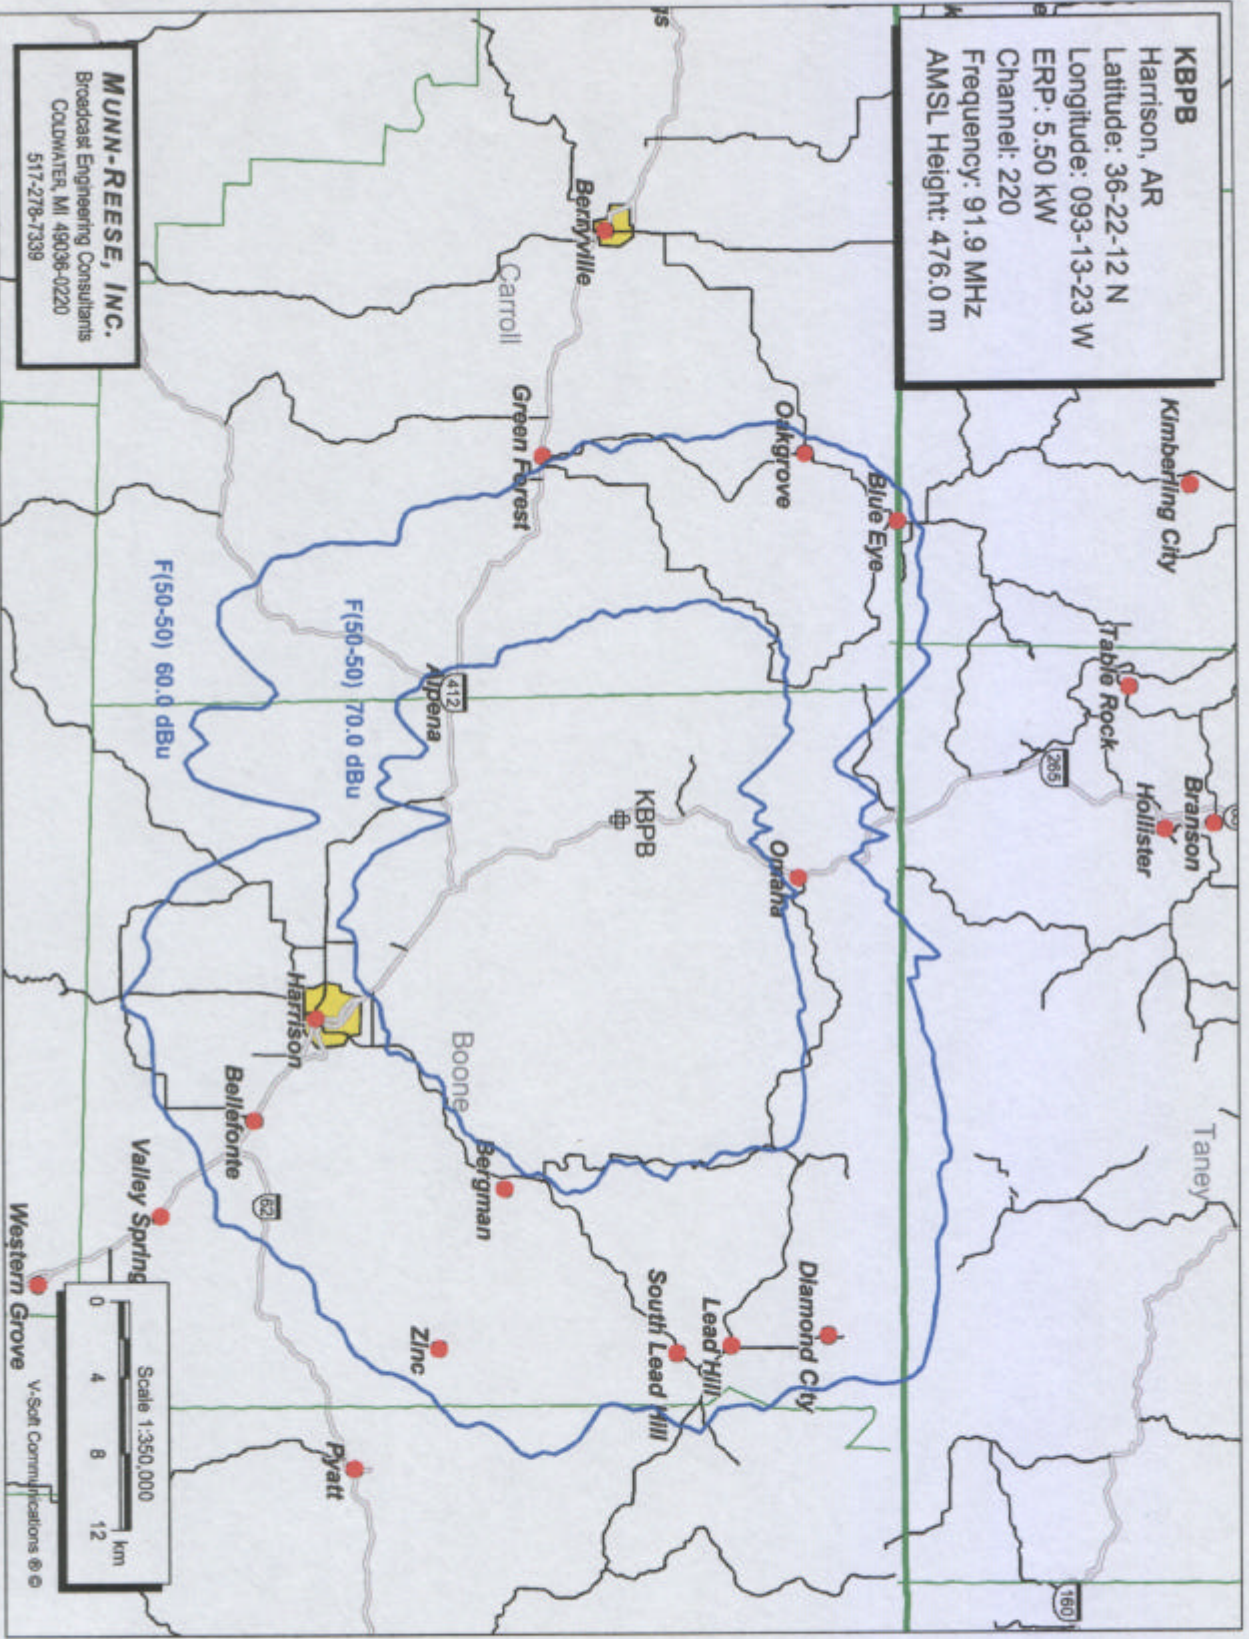

KBPB
 Harrison, AR
 Latitude: 36-22-12 N
 Longitude: 093-13-23 W
 ERP: 5.50 kW
 Channel: 220
 Frequency: 91.9 MHz
 AMSL Height: 476.0 m

MUNN-REESE, INC.
 Broadcast Engineering Consultants
 COLDWATER, MI 49036-0220
 517-278-7339