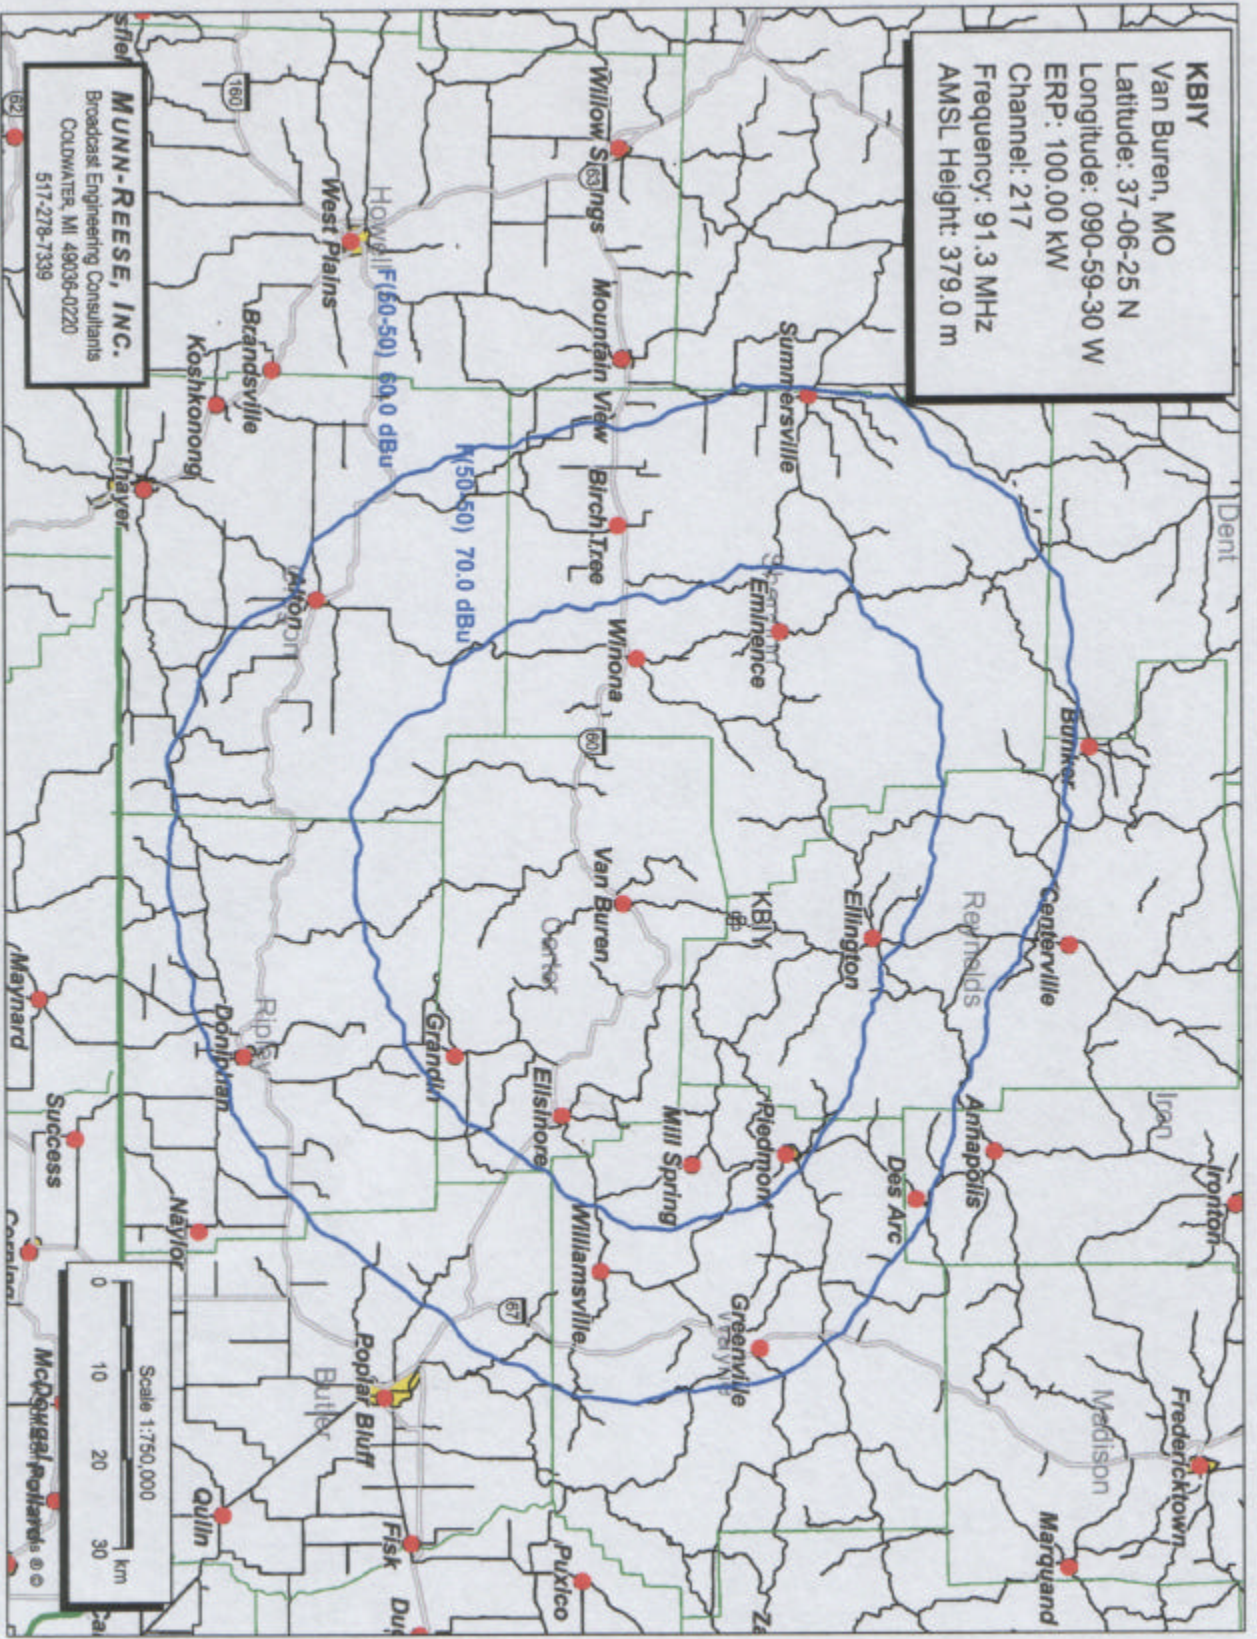

KBLY
Van Buren, MO
Latitude: 37-06-25 N
Longitude: 090-59-30 W
ERP: 100.00 kW
Channel: 217
Frequency: 91.3 MHz
AMSL Height: 379.0 m

MUNN-REESE, INC.
Broadcast Engineering Consultants
COLUMBIANA, MI 48036-0220
517-278-7339

Scale 1:750,000
0 10 20 30 km
McGraw-Hill Professional