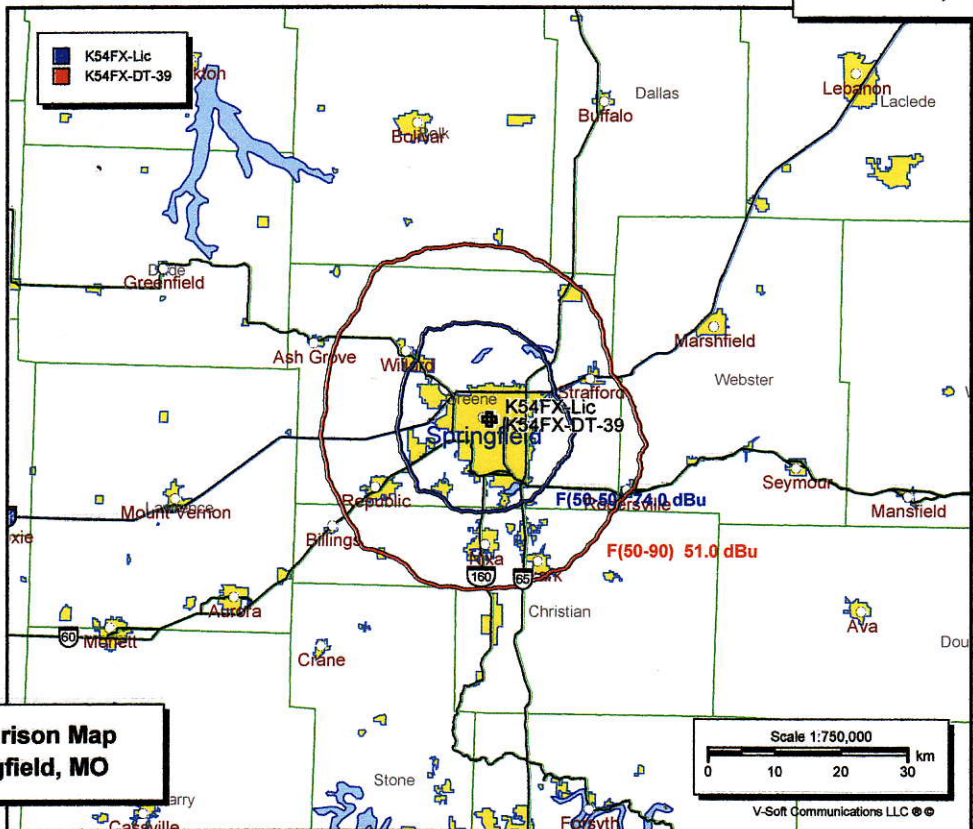

K54FX-Lic
 BLTTL20030130AAW
 Springfield MO
 Latitude: 37-12-47 N
 Longitude: 093-17-14 W
 ERP: 8.47 kW
 HAAT: 141.0 m
 Channel: 54+
 Frequency: 713.5 MHz
 AMSL Height: 485.0 m
 Elevation: 390.53 m
 Horiz. Pattern: Omni
 Vert. Pattern: Yes
 Elec Tilt: 0.0
 Prop Model: None

K54FX-DT-39
 Proposed
 Springfield MO
 Latitude: 37-12-47 N
 Longitude: 093-17-14 W
 ERP: 0.50 kW
 HAAT: 141.0 m
 Channel: 39
 Frequency: 623.0 MHz
 AMSL Height: 485.0 m
 Elevation: 390.53 m
 Horiz. Pattern: Omni
 Vert. Pattern: Yes
 Elec Tilt: 0.0
 Prop Model: None

**Contour Comparison Map
 K54FX - Springfield, MO**