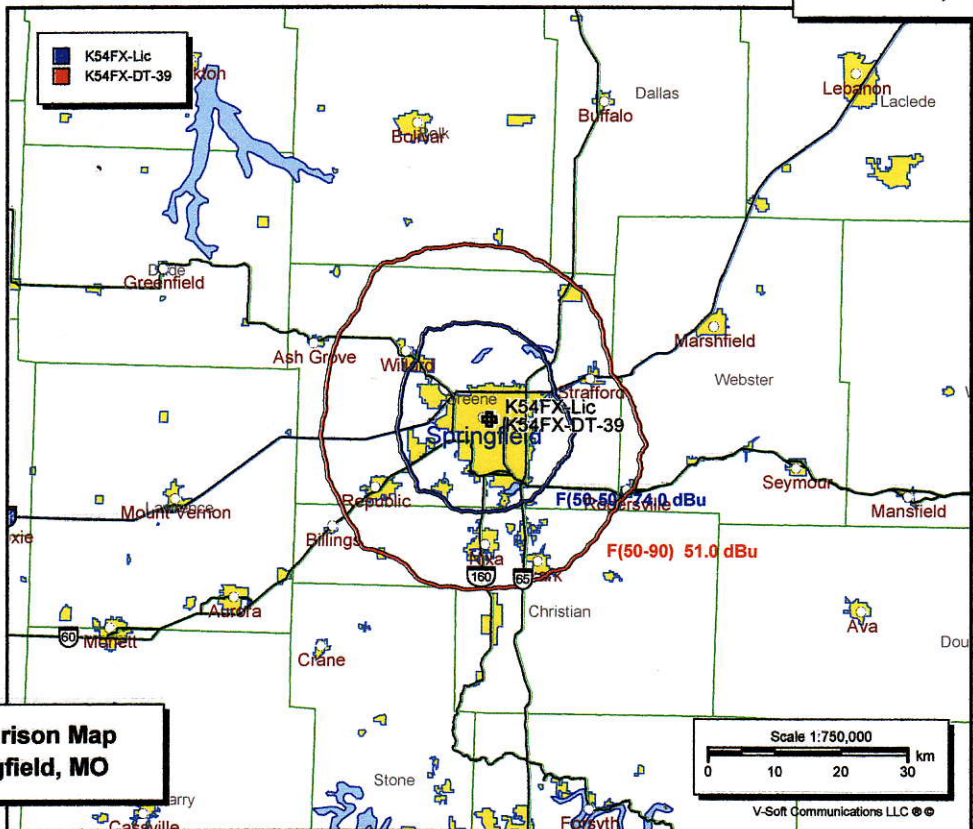

K54FX-Lic
 BLTTL20030130AAW
 Springfield MO
 Latitude: 37-12-47 N
 Longitude: 093-17-14 W
 ERP: 8.47 kW
 HAAT: 141.0 m
 Channel: 54+
 Frequency: 713.5 MHz
 AMSL Height: 485.0 m
 Elevation: 390.53 m
 Horiz. Pattern: Omni
 Vert. Pattern: Yes
 Elec Tilt: 0.0
 Prop Model: None

K54FX-DT-39
 Proposed
 Springfield MO
 Latitude: 37-12-47 N
 Longitude: 093-17-14 W
 ERP: 0.50 kW
 HAAT: 141.0 m
 Channel: 39
 Frequency: 623.0 MHz
 AMSL Height: 485.0 m
 Elevation: 390.53 m
 Horiz. Pattern: Omni
 Vert. Pattern: Yes
 Elec Tilt: 0.0
 Prop Model: None

■ K54FX-Lic
■ K54FX-DT-39

**Contour Comparison Map
 K54FX - Springfield, MO**